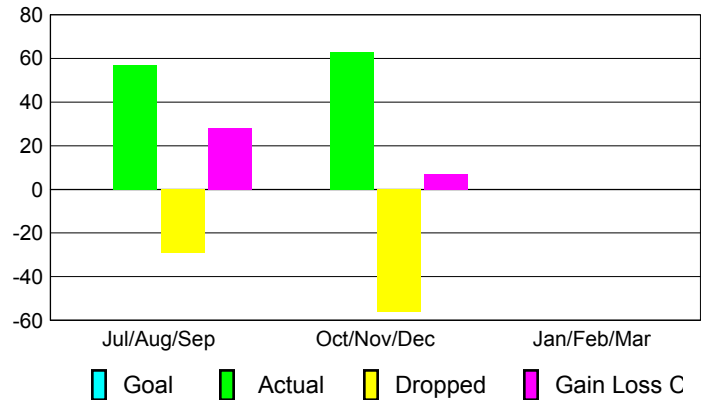

Club Results 2012-2013

Goal, New, Dropped, Gain/Loss

Comparison of Club Gain/Loss

Current Year Compared to the Previous Year

YTD Status Quo Clubs 2012-2013

Status Quo Clubs Compared to Status Quo Members

MEMBERSHIP

Membership Results 2012-2013

Membership 2011-2012

Month	Net Memb Goal	Actual New Memb	Actual Dropped Memb	Gain/Loss of Memb	Gain/Loss of Memb
Jul/Aug/Sep		57	-29	28	-13
Oct/Nov/Dec		63	-56	7	-5
Jan/Feb/Mar					3
Totals		120	-85	35	-15

Membership Results 2012-2013

Goal, New, Dropped, Gain/Loss

Comparison of Membership Gain/Loss

Current Year Compared to the Previous Year

Gender Comparison 2012-2013

Jul/Aug/Sep

Oct/Nov/Dec

Jan/Feb/Mar