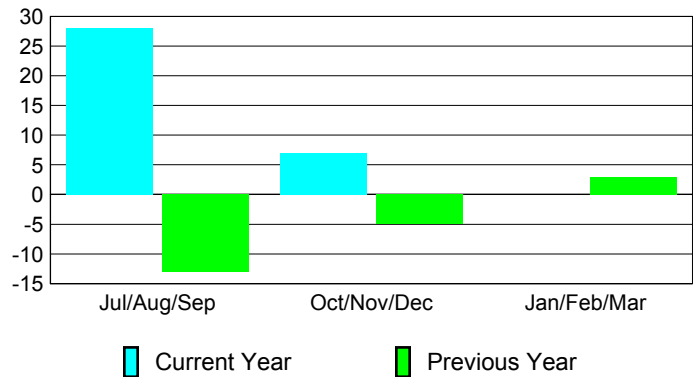

Membership Results 2012-2013

Membership 2011-2012

Month	Net Memb Goal	Actual New Memb	Actual Dropped Memb	Gain/Loss of Memb	Gain/Loss of Memb
Jul/Aug/Sep		57	-29	28	-13
Oct/Nov/Dec		63	-56	7	-5
Jan/Feb/Mar					3
Totals		120	-85	35	-15

Membership Results 2012-2013

Goal, New, Dropped, Gain/Loss

Comparison of Membership Gain/Loss

Current Year Compared to the Previous Year

Gender Comparison 2012-2013

Jul/Aug/Sep

Oct/Nov/Dec

Jan/Feb/Mar